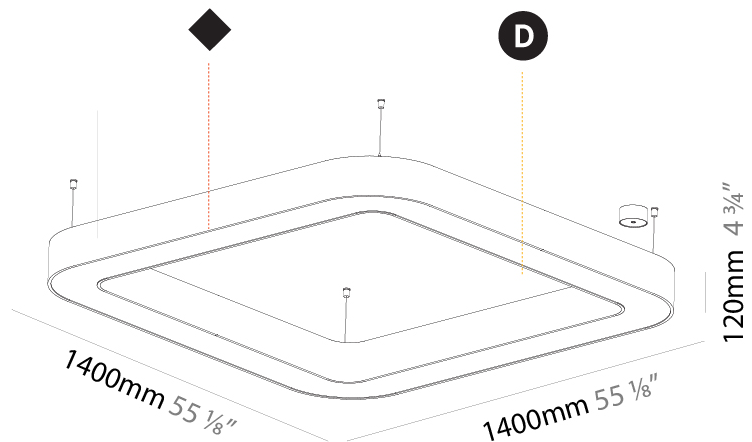

GENERAL

Series: Quantum
Brand: Prolicht
Division: Architectural
Mounting Type: Suspension
Mounting Location: Ceiling
Subcategory: Ambient

PHYSICAL

Shape: Square
Length (mm): 1400
Length (in): 55 1/8
Width (mm): 1400
Width (in): 55 1/8
Height (mm): 120
Height (in): 4 3/4
Max. Overall Height (mm): 2120
Max. Overall Height (in): 83 7/16
Light Distribution: Direct / Indirect
Weight (kg): 18.463
Weight (lbs): 40.62
Diffuser: [PMMA - Opal or Micro-Prism](#)
Fixture Finish: [SSR / BKV / CWI / CRY / HAB / UFT / ITA / RUA / FTG / MYG / LOD / PUS / FRO / FUP / KIA / POP / BLS / SPG / MEY / GOH / GUM / CHC / COM / ABZ / JAG / OBR / MOS / ROR](#)
Fixture Material: Aluminum

ELECTRICAL

Lamp Type: LED (Zhaga Standard)
Input Wattage (W): 120
Total Output Wattage (W): 96 / 76.8 (3500K)
Dimming: [Non-Dimming / Phase Dimming (120Vac only) / 0-10V Dimming](#)
Driver Included: Yes
Driver Location: Integrated
Driver Type: Constant Current - 120 / 277Vac
Driver Class: Class 2
Input Voltage (V): 120 - 277
Constant Current (MA): 350 / 800 (3500K)

LED

[Color Temperature (°K): 3000 / 3500 / 4000](#)
Max. Delivered Lumen (lm): 7380 / 7644 / 7800 Direct / 5120 / 5556 / 5400 Indirect
CRI: >80 CRI
Efficiency (%): 69.8
Lamp Life (hrs): 50000

OPTICAL

RATINGS AND CERTIFICATIONS

Certified By: Certified for North American Standards
IP rating: IP20

PROJECT
TYPE
SPECIFIER
QUANTITY
DATE