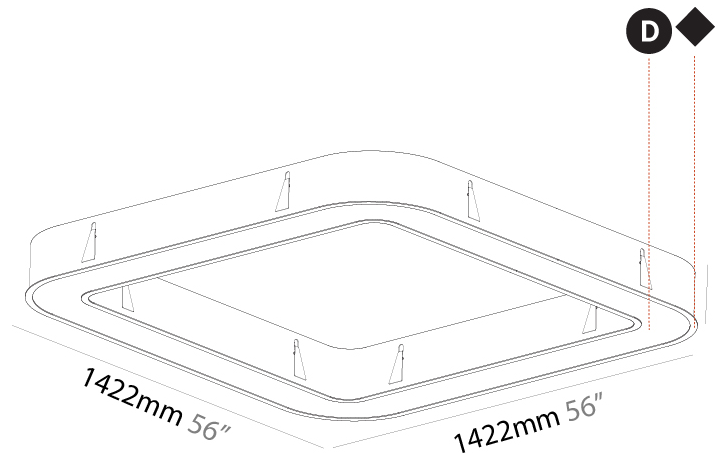

GENERAL

Series: Quantum
Brand: Prolicht
Division: Architectural
Mounting Type: Recessed
Mounting Location: Ceiling
Subcategory: Ambient

PHYSICAL

Shape: Square
Length (mm): 1422
Length (in): 56
Width (mm): 1422
Width (in): 56
Height (mm): 150
Height (in): 5 7/8
Min. Recessing Depth (mm): 160
Min. Recessing Depth (in): 6 3/16
Light Distribution: Direct
Weight (kg): 21.113
Weight (lbs): 46.45
Diffuser: [PMMA - Opal or Micro-Prism](#)
Fixture Finish: [SSR / BKV / CWI / CRY / HAB / UFT / ITA / RUA / FTG / MYG / LOD / PUS / FRO / FUP / KIA / POP / BLS / SPG / MEY / GOH / GUM / CHC / COM / ABZ / JAG / OBR / MOS / ROR](#)
Fixture Material: Aluminum

ELECTRICAL

Lamp Type: LED (Zhaga Standard)
Input Wattage (W): 80
Total Output Wattage (W): 64 / 51.2 (3500K)
Dimming: [Non-Dimming / Phase Dimming (120Vac only) / 0-10V Dimming](#)
Driver Included: Yes
Driver Location: Integrated
Driver Type: Constant Current - 120 / 277Vac
Driver Class: Class 2
Input Voltage (V): 120 - 277
Constant Current (MA): 350 / 800 (3500K)

LED

Color Temperature (*K): [3000 / 3500 / 4000](#)
Max. Delivered Lumen (lm): 7380 / 7644 / 7800
CRI: >80 CRI
Efficiency (%): 65
Lamp Life (hrs): 50000

OPTICAL

RATINGS AND CERTIFICATIONS

Certified By: Certified for North American Standards
IP rating: IP20

PROJECT	_____
TYPE	_____
SPECIFIER	_____
QUANTITY	_____
DATE	_____