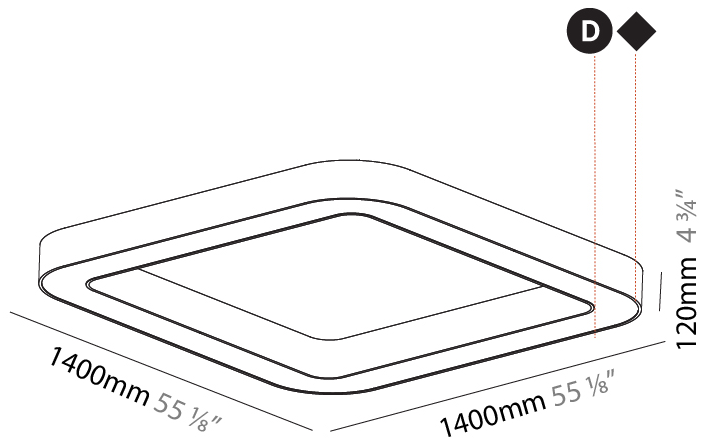

GENERAL

Series: Quantum
Brand: Prolicht
Division: Architectural
Mounting Type: Surface
Mounting Location: Ceiling

PHYSICAL

Length (mm): 1400
Length (in): 55 1/8
Width (mm): 1400
Width (in): 55 1/8
Height (mm): 120
Height (in): 4 3/4
Light Distribution: Direct
Weight (kg): 16.878
Weight (lbs): 37.13
Diffuser: PMMA - Opal or Micro-Prism
Fixture Finish: SSR / BKV / CWI / CRY / HAB / UFT / ITA / RUA / FTG / MYG / LOD / PUS / FRO / FUP / KIA / POP / BLS / SPG / MEY / GOH / GUM / CHC / COM / ABZ / JAG / OBR / MOS / ROR
Fixture Material: Aluminum

ELECTRICAL

Lamp Type: LED (Zhaga Standard)
Input Wattage (W): 80
Total Output Wattage (W): 64 / 51.2 (3500K)
Dimming: Non-Dimming / Phase Dimming (120Vac only) / 0-10V Dimming
Driver Included: Yes
Driver Location: Integrated
Driver Type: Constant Current - 120 / 277Vac
Driver Class: Class 2
Input Voltage (V): 120 - 277
Constant Current (MA): 350 / 800 (3500K)

LED

Color Temperature (°K): 3000 / 3500 / 4000
Max. Delivered Lumen (lm): 7380 / 7644 / 7800
CRI: >80 CRI
Efficiency (%): 65
Lamp Life (hrs): 50000

OPTICAL

RATINGS AND CERTIFICATIONS

Certified By: Certified for North American Standards
IP rating: IP20

PROJECT	_____
TYPE	_____
SPECIFIER	_____
QUANTITY	_____
DATE	_____